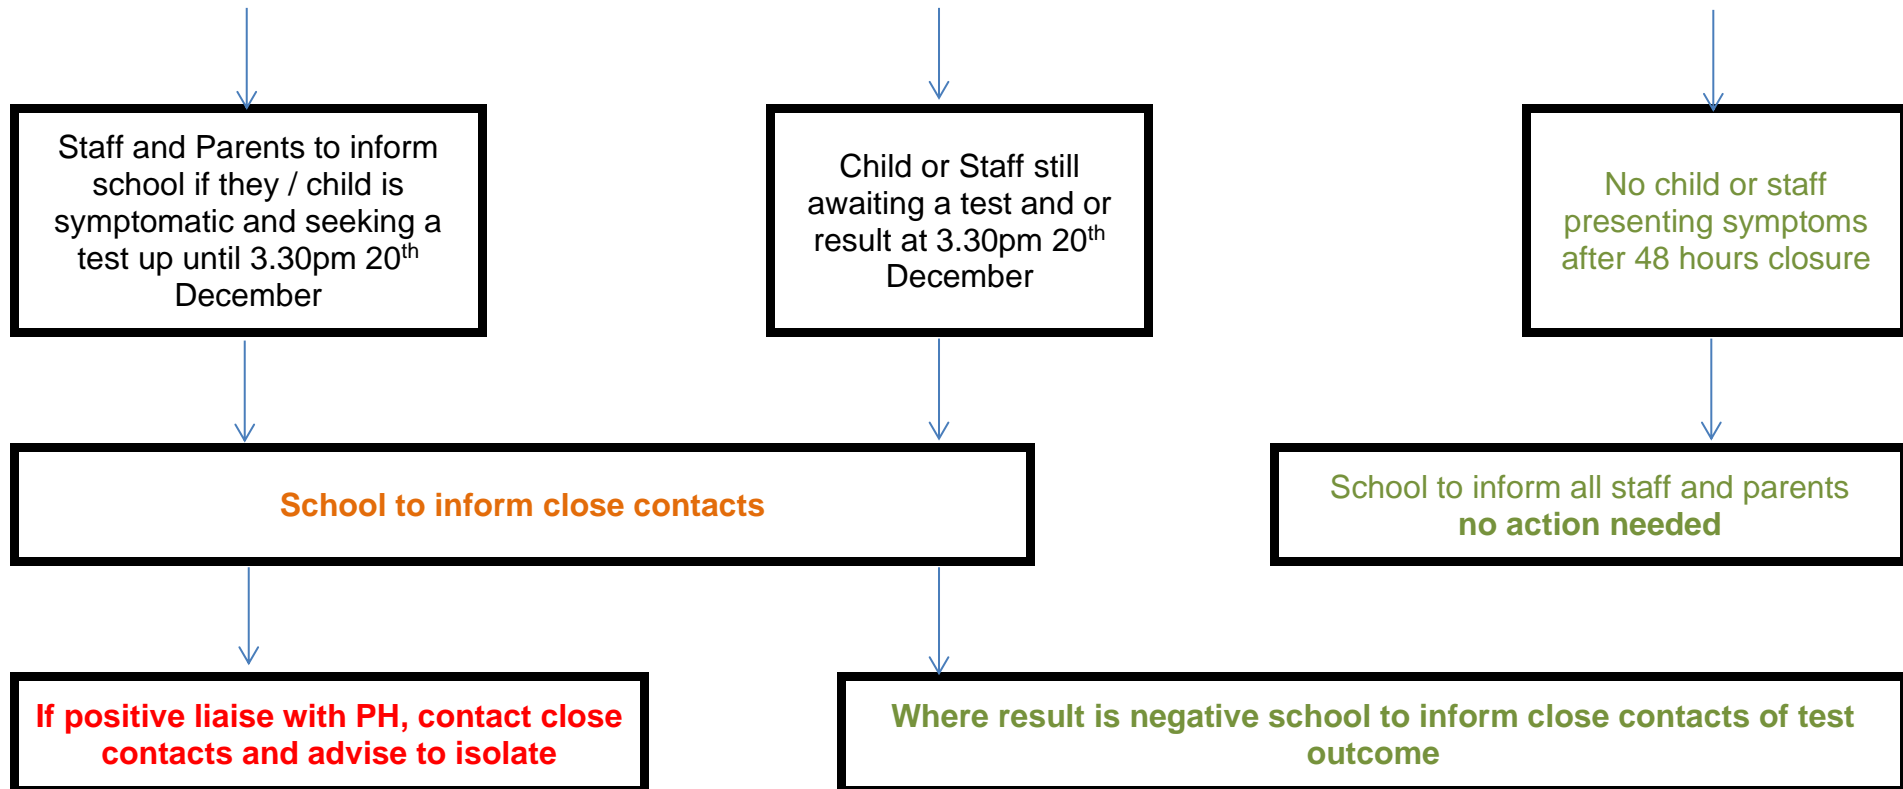

School Closes as normal on 18th December

(After School Club is not open)

Contacts: School covid19@clanfield.oxon.sch.uk
Department for Education (DfE) helpline: 0800 046 8687

Until 24 December, the DfE helpline opening hours are:

Monday to Friday from 8am to 6pm
Saturday and Sunday from 10am to 6pm

From 24 December the helpline opening hours are:

24 December – 8am to 4pm
25 to 28 December – Closed
29 to 30 December – 8am to 6pm
31 December – 9am to 4pm
1 January – Closed
2 to 3 January – 10am to 6pm